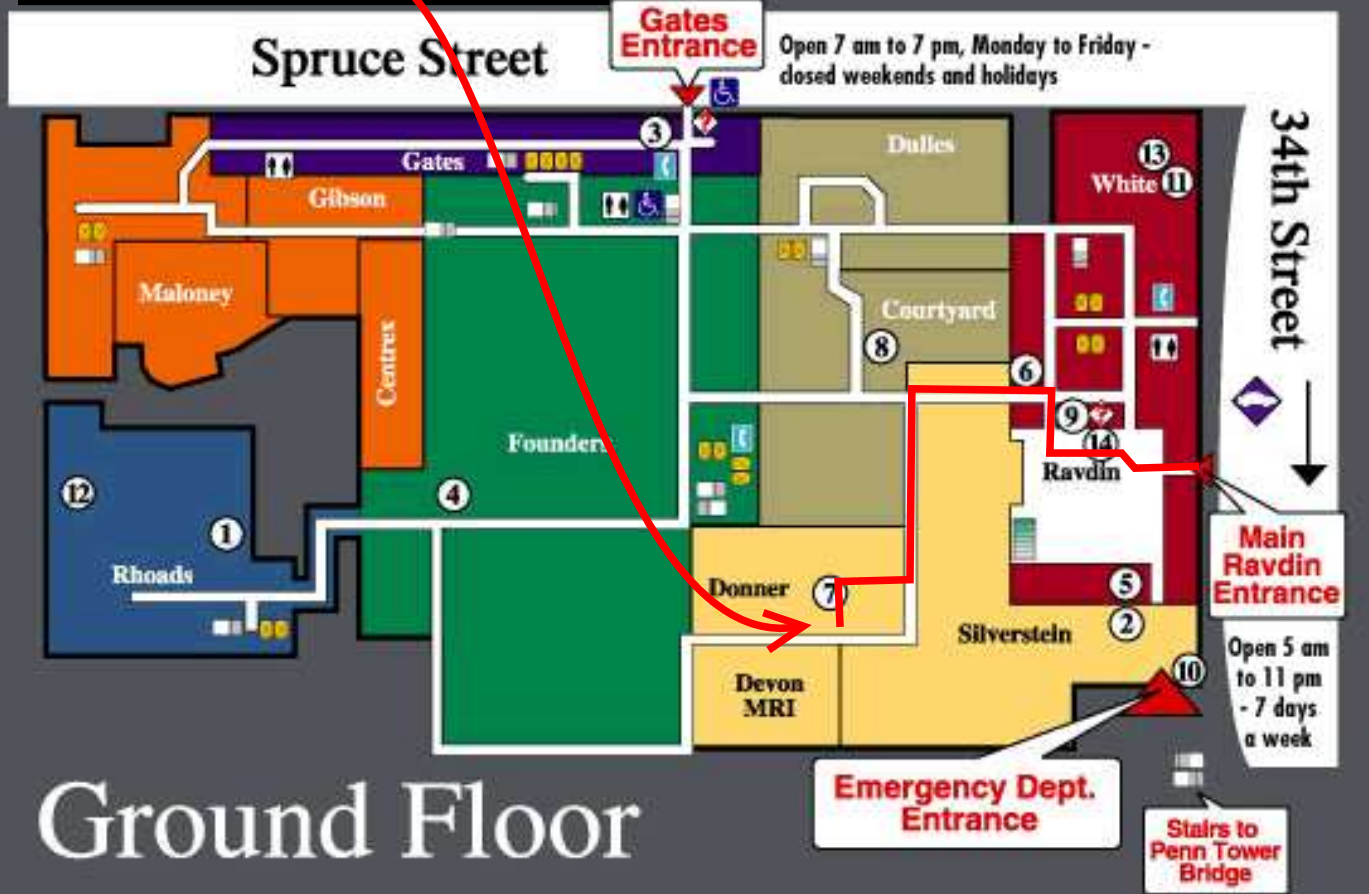

Donner Auditorium  
Enter from Rad/Oc waiting room  
Go down the stairs to basement

Information   Stairs   Escalators   Elevators   Valet Parking

Ground Floor